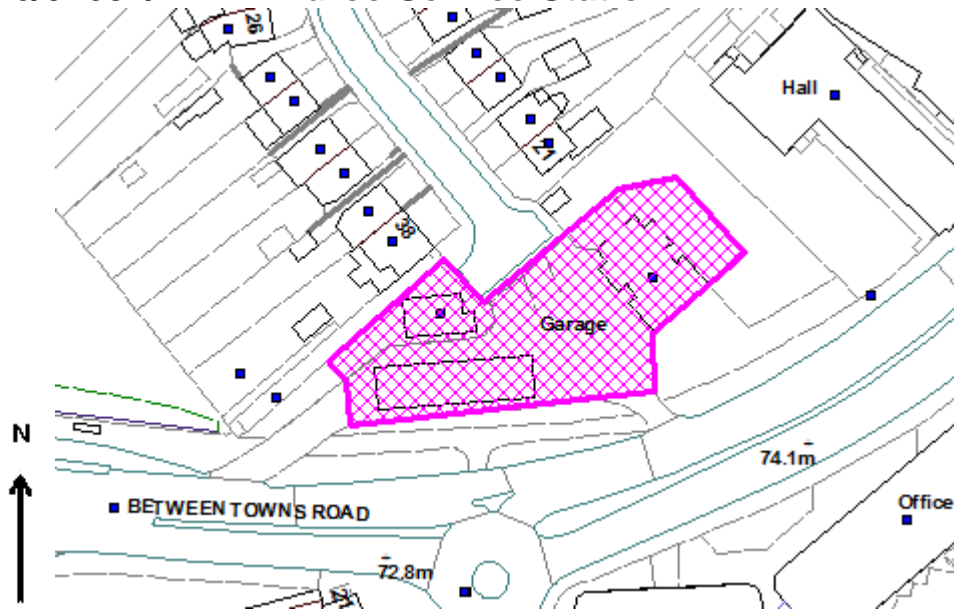

Appendix 1

16/01631/DEM - Murco Service Station

© Crown Copyright and database right 2011.
Ordnance Survey 100019348

This page is intentionally left blank